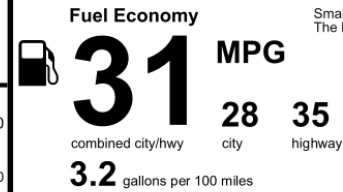

AUDIO & INFOTAINMENT

12.3" Color Touch-Screen Center Display
Audio System
NissanConnect®
Services powered by SiriusXM®+
Wireless Apple CarPlay®
Wireless Android Auto™
Siri® Eyes Free
Hands-Free Text Messaging Assistant
Wi-Fi Hotspot
Connected Garage Door Opener (myQ)

EXTERIOR

Manual Folding
Power Outside Mirrors w/ Integrated Turn Signal
Front and Rear Bumper
w/ Black Fascia Accent
LED Low & High Beam Headlights
LED Daytime Running Lights
Roof Rails

+See your Dealer for terms, conditions and limitations

++Optional equipment replaces standard equipment where applicable

**State laws may apply. Review before using

Manufacturer's Suggested Retail Base Price:	$26,960.00
Options Included by Manufacturer	
Cold Weather Package	300.00
Heated Front Seats	
Heated Mirrors	
Rear Floor Heater Ducts	
Splash Guards	255.00
Crossbars	365.00
Carpeted Floor Mats & Underfloor Protector	275.00
Accessory 19" Alloy Wheels	620.00
DESTINATION CHARGES	1,495.00
Total*	$30,270.00

Warranty Booklet & owner publications available @ <https://www.nissanusa.com/owners/manuals-guides.html> or call 1-800-NISSAN-1

EPA DOT Fuel Economy and Environment Gasoline Vehicle

Small SUVs range from 14 to 138 MPG. The best vehicle rates 146 MPGe.

You Save $500
in fuel costs over 5 years compared to the average new vehicle.

Annual fuel cost $1,600