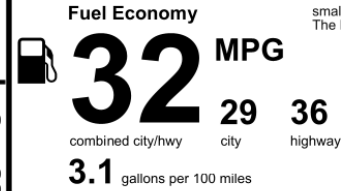

AUDIO & INFOTAINMENT

NissanConnect® Services powered by
SiriusXM®+
Apple CarPlay®+
Android Auto™+
SiriusXM®+
8" Color Touch-screen Display
Wi-Fi Hotspot+

EXTERIOR

19" Alloy Wheels
P235/55R19 All-season Tires
Temporary Spare Tire
LED Low & High Beam Headlights
LED Daytime Running Lights
LED Taillights
Dual Power Heated Outside Mirrors
Dark Armor™ Badging
Black Roof Rails

*See your Dealer for terms, conditions and limitations
++Optional Equipment Replaces Standard Where Applicable
+++Federal/State/Local laws may apply. Review before using

Manufacturer's Suggested Retail Base Price:	$33,340.00
Options Included by Manufacturer	
Splash Guards (Set of 4-Black)	260.00
Illuminated Kickplates	420.00
Premium Paint	450.00
Floor Mats, Cargo Area Protector, Seatback Protector, & First Aid Kit	465.00
Frameless Rearview Mirror w/ Universal Remote	445.00
DESTINATION CHARGES	1,545.00
Total*	$36,925.00

Warranty Booklet & owner publications available @ <https://www.nissanusa.com/owners/manuals-guides.html> or call 1-800-NISSAN-1

EPA DOT Fuel Economy and Environment

Gasoline Vehicle

small SUVs range from 14 to 138 MPG. The best vehicle rates 146 MPGe.

You save $750

in fuel costs over 5 years compared to the average new vehicle.

Annual fuel cost $1,550

Fuel Economy & Greenhouse Gas Rating (tailpipe only) **Smog Rating** (tailpipe only)